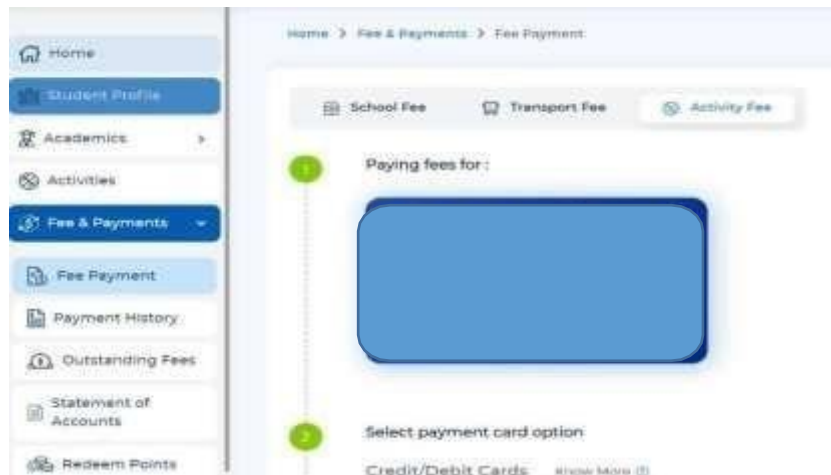

Thank you for your ongoing support and dedication to our mission of philanthropy and advocacy. Together, let's make this Winter Carnival a memorable event and a powerful step toward positive change.

Warm regards,

Asha Alexander
Principal

آشا ألكسندر مدبرة
المدرسة

Executive Leader - Climate Change الرئيس التنفيذي - تغير المناخ